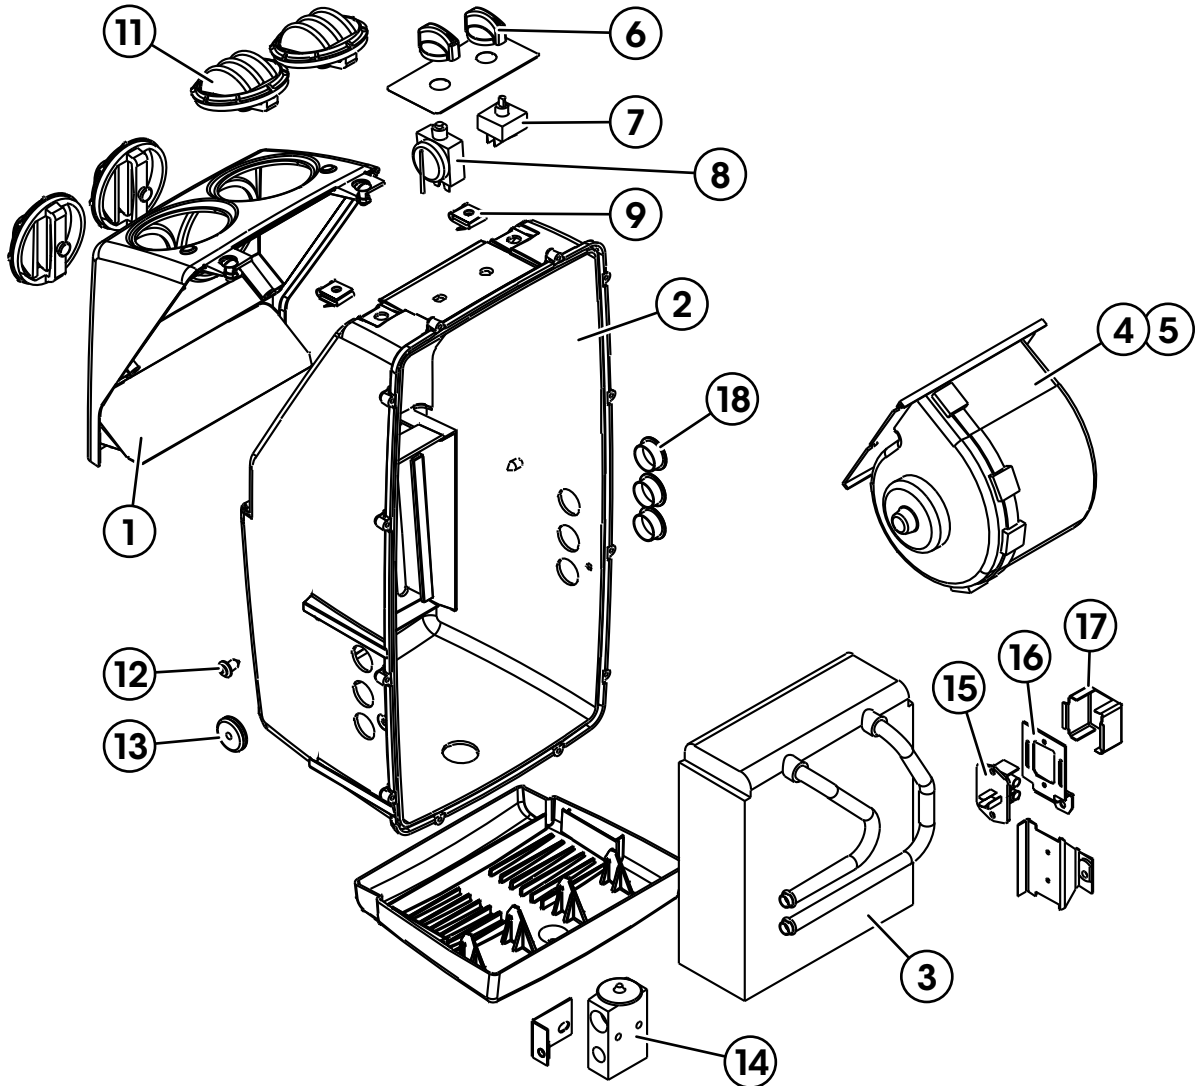

Air Conditioner Model R-6840-0

SERVICE PARTS LIST

ITEM	NOTE	PART NO.	DESCRIPTION	CAT. NO.
1		RD-2-3637-OP	Housing- Cover	
2		RD-2-3638-OP	Housing	
4		RD-2-5125-1P	Evaporator Core	76R7555
5		RD-5-9194-OP	Motor Blower Assembly- 12v	73R5572
6		RD-5-9194-1P	Motor Blower Assembly- 24v	73R5584
7		RD-5-8812-OP	Knob- Rotary Control	71R4015
8		RD-5-9833-OP	Switch- 3 Speed, Rotary (25 amp)	71R1160
9		RD-4125-36P	Thermostat	71R2250
10		RD-5-5355-OM	Receptacle- 1/4 Turn	
11		RD-5-8436-OP	Louver	72R3120
12		RD-5-8303-OP	Rivet- Plastic, Removable	73R0072

ITEM	NOTE	PART NO.	DESCRIPTION	CAT. NO.
13		RD-5-9843-OP	Grommet	
14		RD-5-6868-OP	Expansion Valve- 134g	71R8301
15		RD-5-3647-OP	Resistor- Speed Control	71R1450
16		RD-2-3647-OP	Bracket- Resistor	71R1450
17		RD-3-8113-OM	Resistor Guard	
18		RD-5-5688-OP	Button- Plug, 1.00 DIA	78R2090
19	A	RD-5-5260-0-.500	Screw- #8 Plastite Hex. HD	
20	A	RD-5-5261-0-.750	Screw-#12 Plastite Hex. HD	
21	A	RD-2-3683-OP	Filter	78R5291
22	A	RD-2-3673-OP	Floor Support- Kit	
23	A	RD-2-3515-OP	Plumbing Covers	